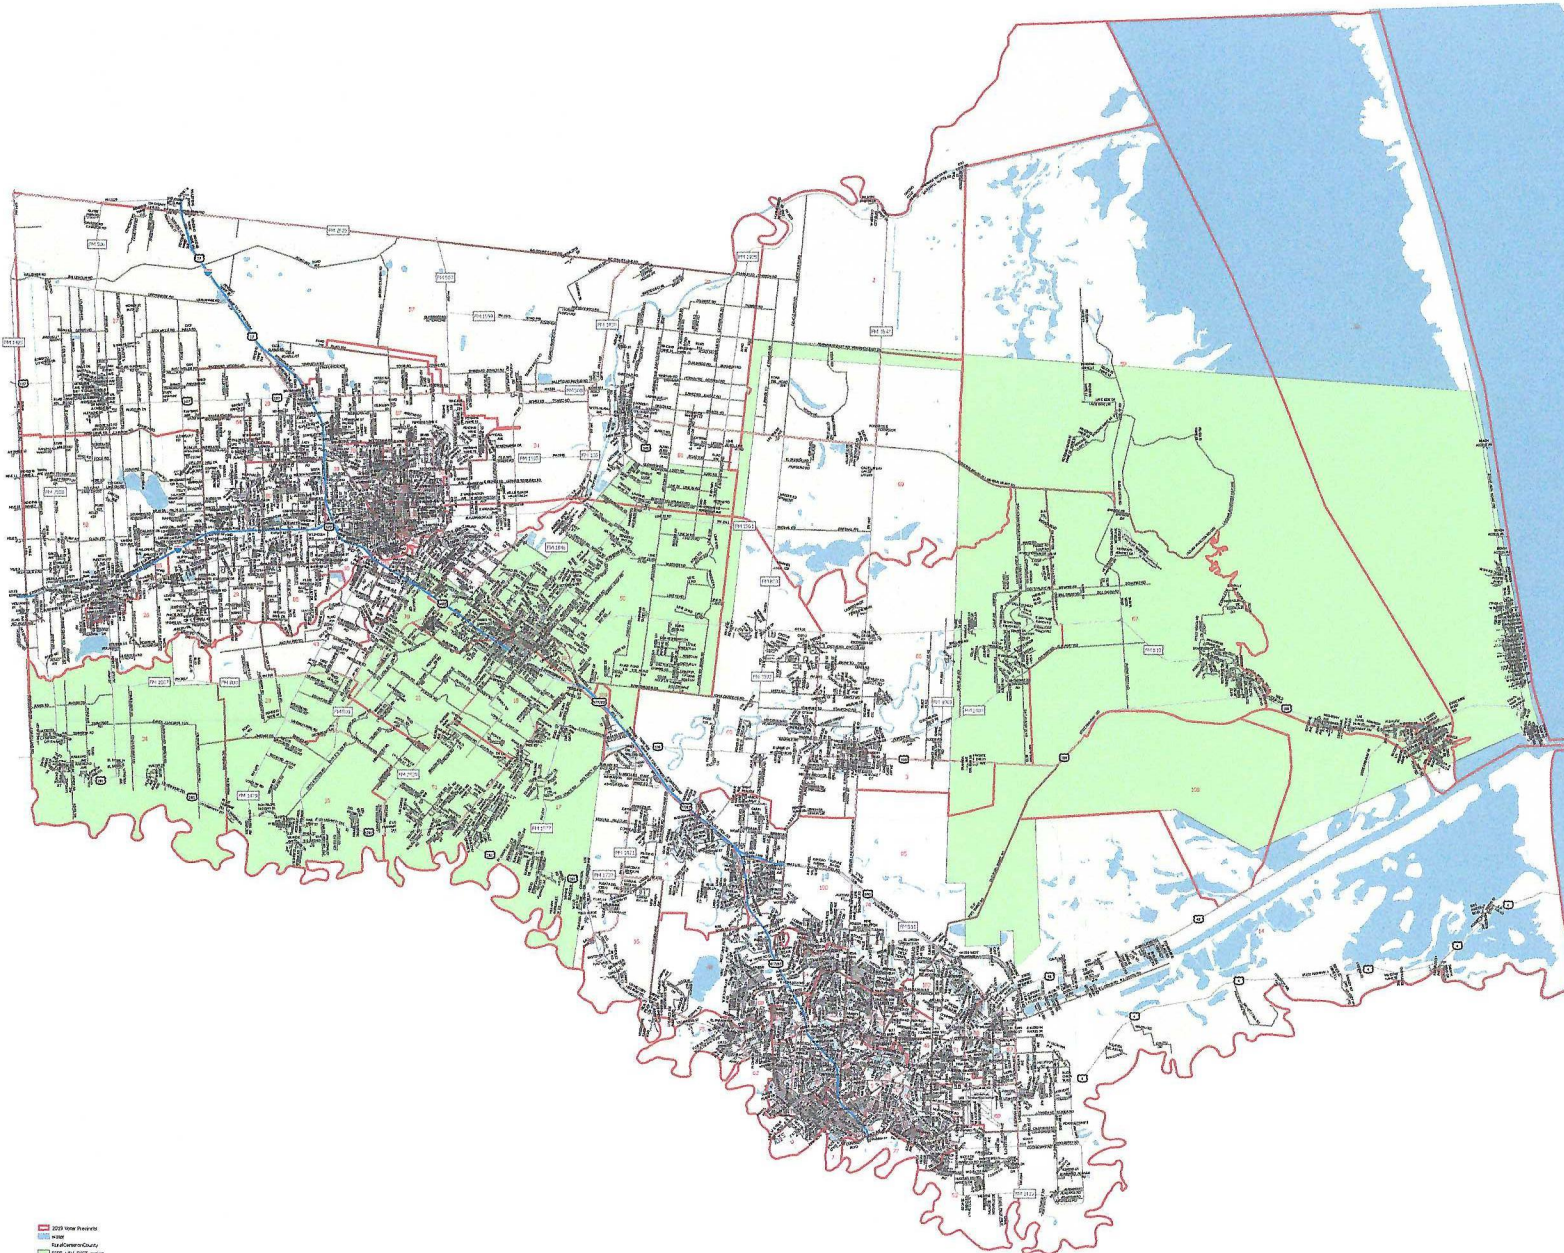

Port Isabel San Benito Navigation District